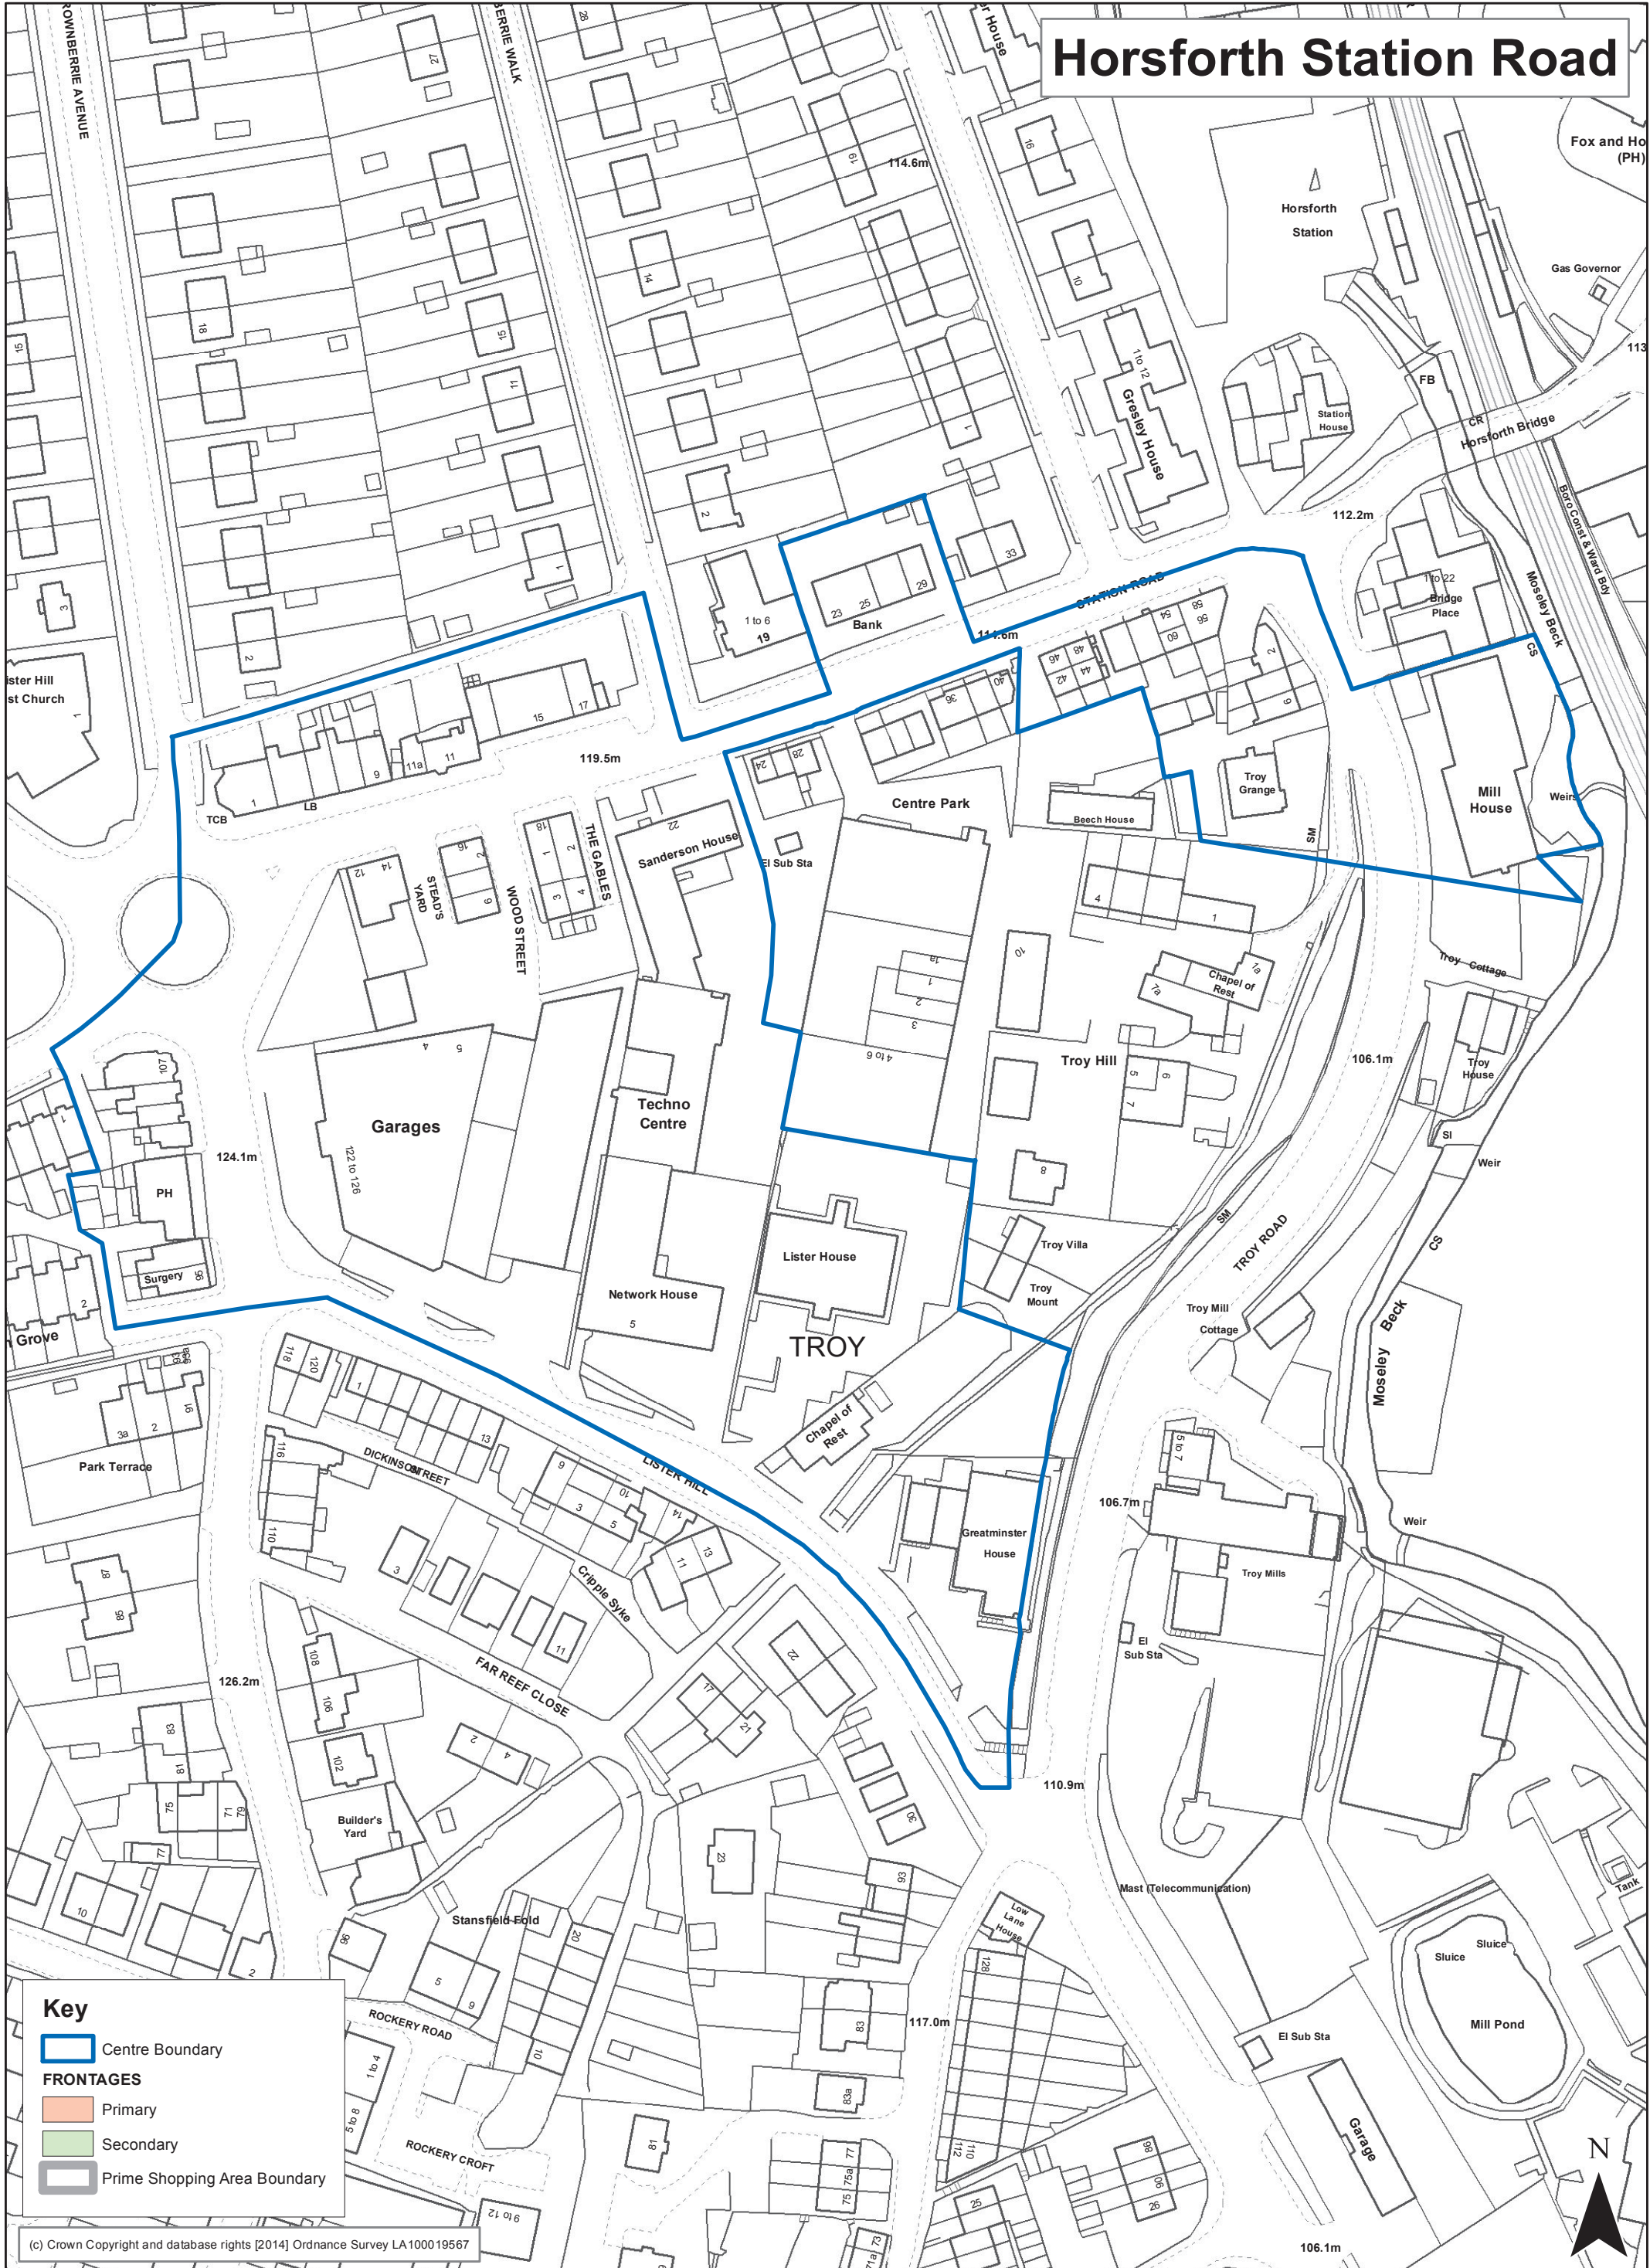

Horsforth Station Road

Key

- Centre Boundary
- FRONTAGES**
- Primary
- Secondary
- Prime Shopping Area Boundary

(c) Crown Copyright and database rights [2014] Ordnance Survey LA100019567